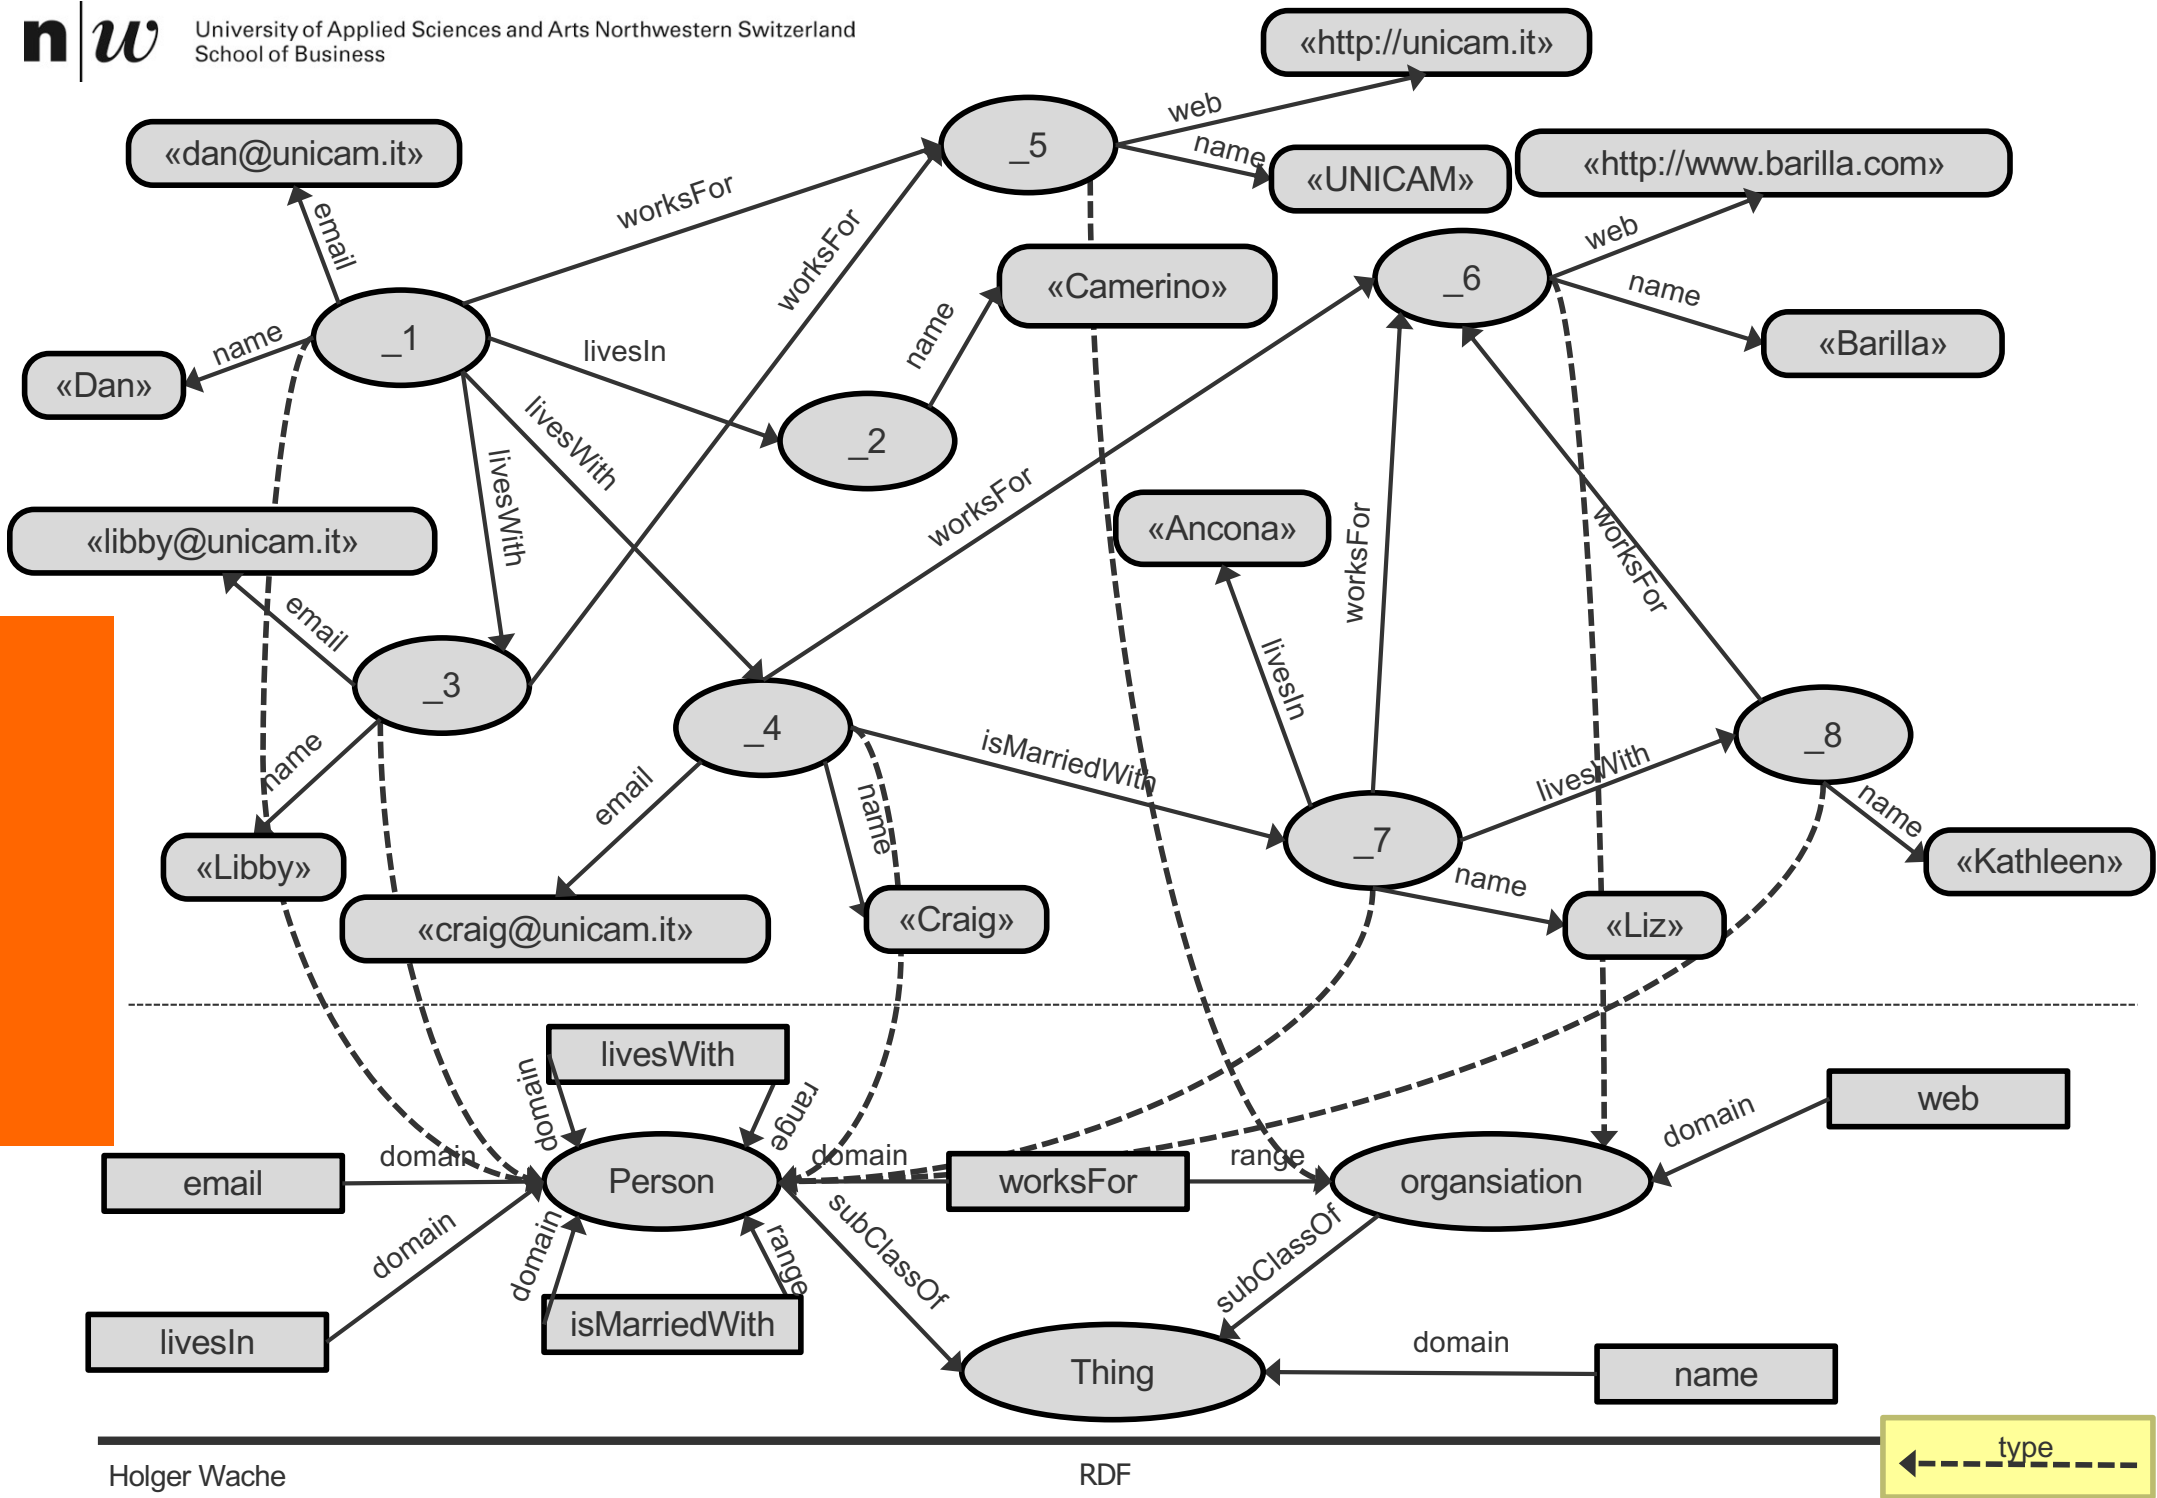

Knowledge Engineering & Business Intelligence

RDF Exercise

Task 2: Provide a RDF/S for this file

- Dan lives in Camerino
- Dan lives with Libby and Craig.
- Dan's email address is dan@unicam.it. Libby's email address is libby@unicam.it. Craig's is craig@unicam.it.
- Dan and Libby work for an organisation called UNICAM whose website is at <http://unicam.it/>.
- Craig works for Barilla, an organisation whose website is at <http://www.barilla.com/>.
- Craig's wife Liz lives in Ancona with Kathleen. Kathleen and Liz also work at Barilla.

Task 2b: Provide a RDF/S for this Graph

Task 2c: Provide a RDF/S for this Graph