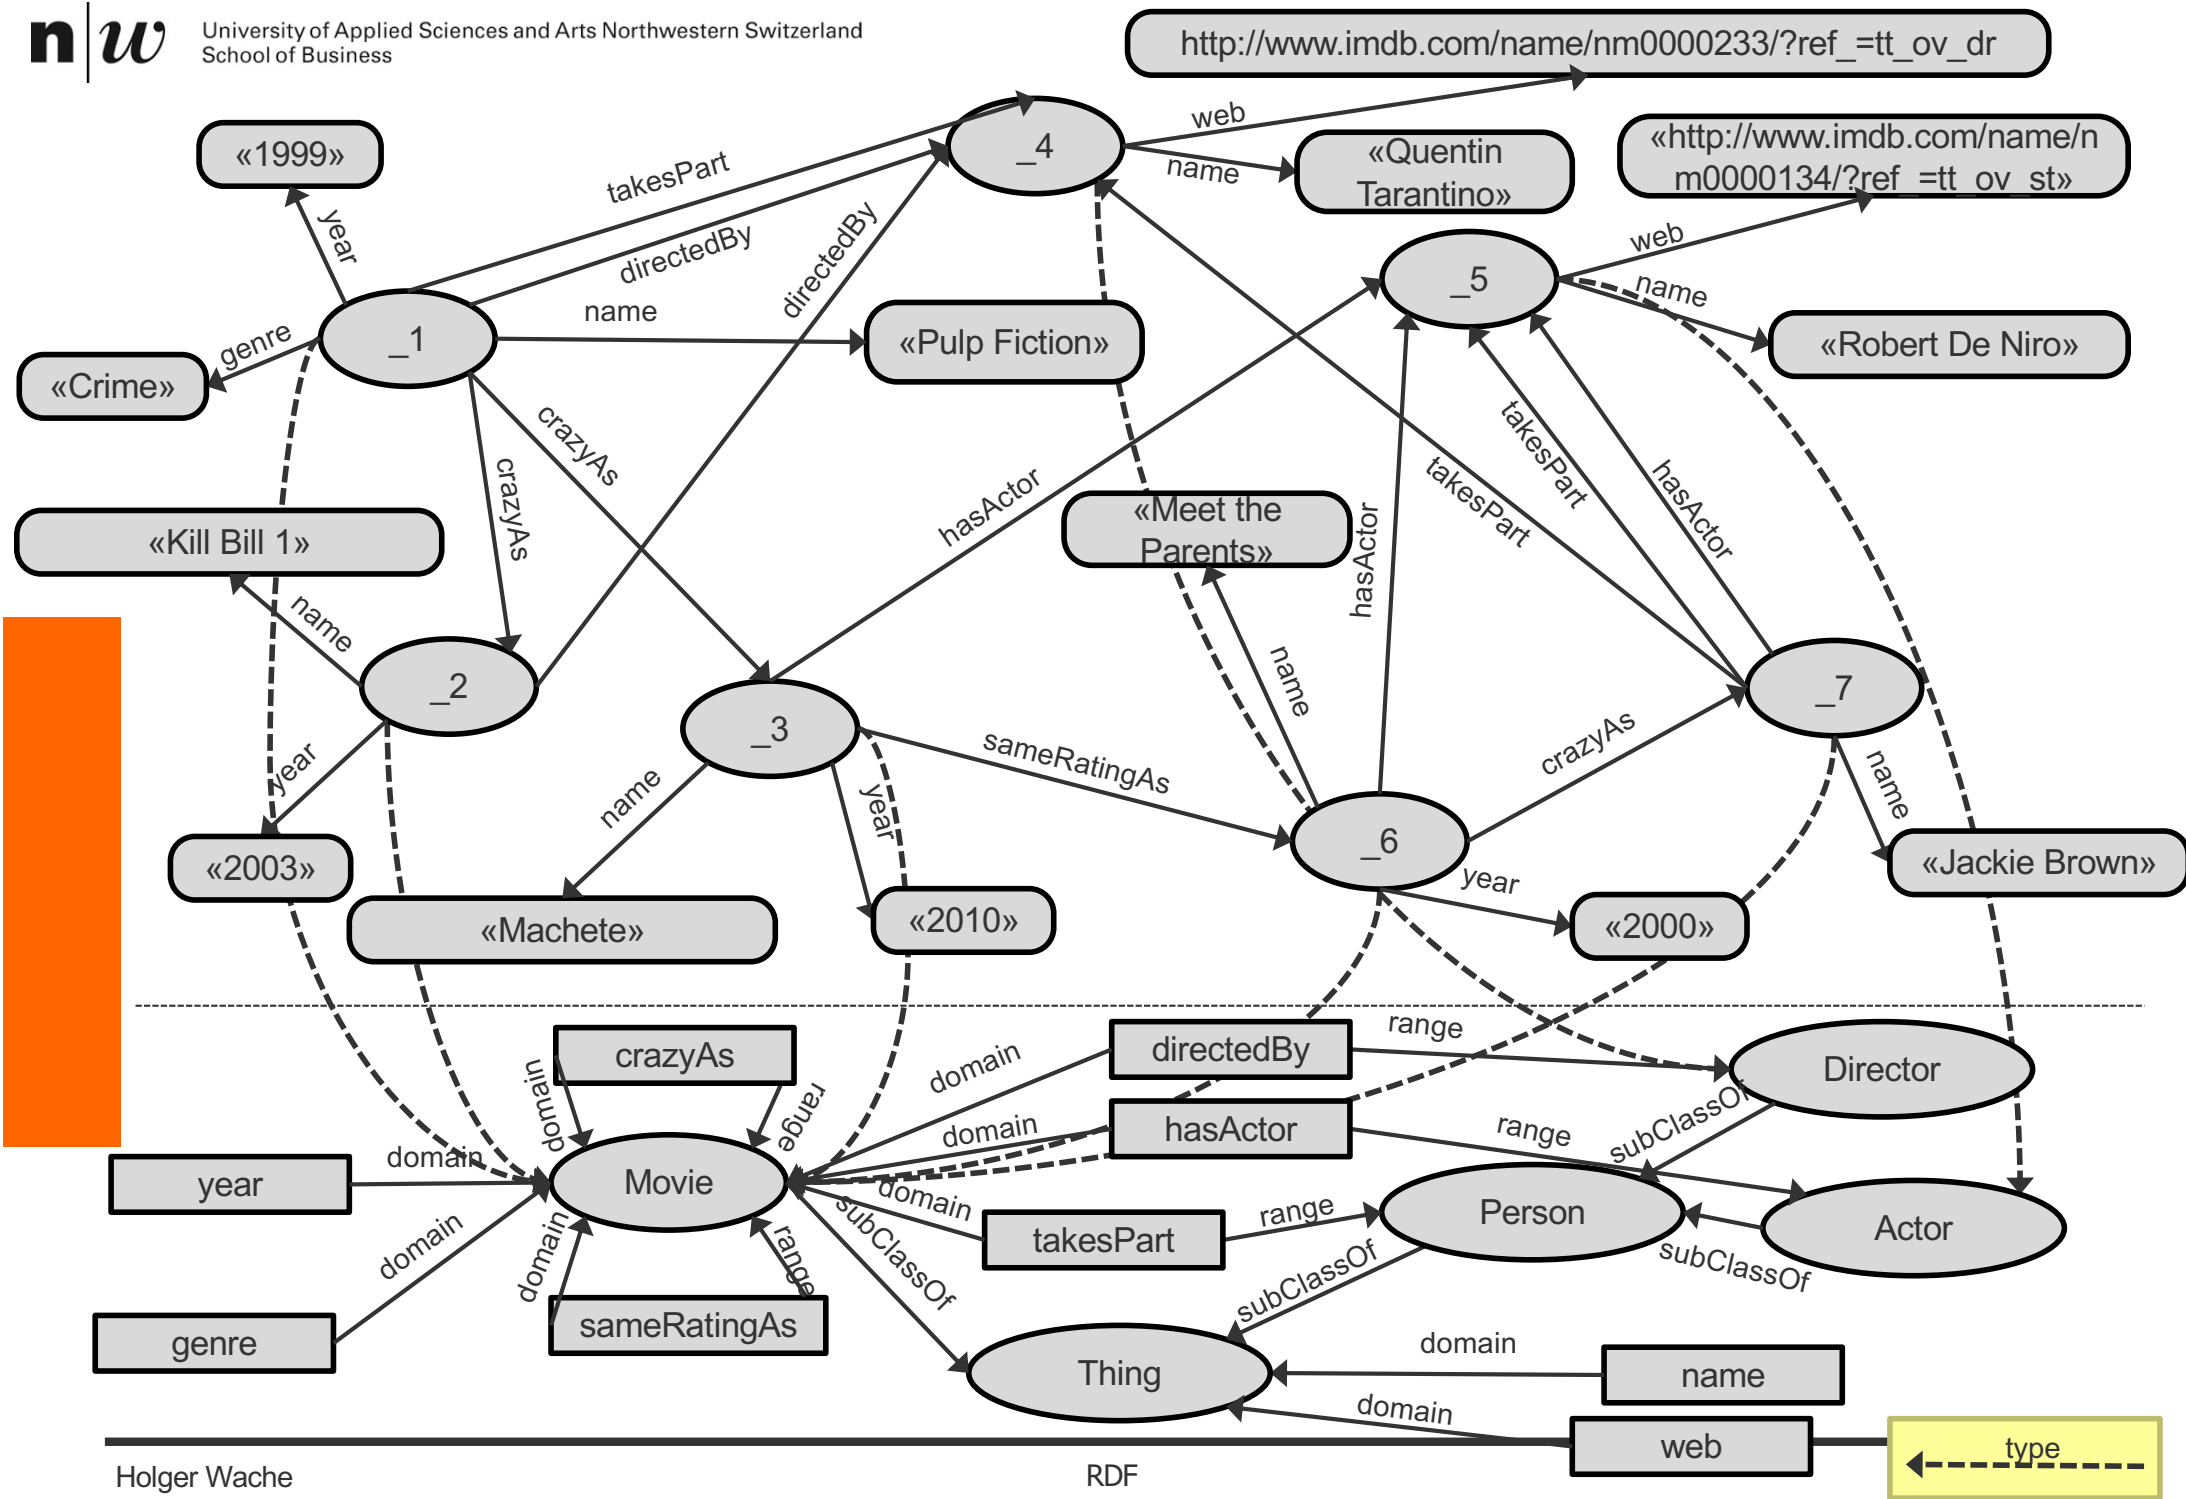

Knowledge Engineering & Business Intelligence

RDF Exercise

Task 2: Provide a RDF/S for this file

- Dan lives in Camerino
- Dan lives with Libby and Craig.
- Dan's email address is dan@unicam.it. Libby's email address is libby@unicam.it. Craig's is craig@unicam.it.
- Dan and Libby work for an organisation called UNICAM whose website is at <http://unicam.it/>.
- Craig works for Barilla, an organisation whose website is at <http://www.barilla.com/>.
- Craig's wife Liz lives in Ancona with Kathleen. Kathleen and Liz also work at Barilla.

Task 2b: Provide a RDF/S for this Graph

Task 2c: Provide a RDF/S for this Graph