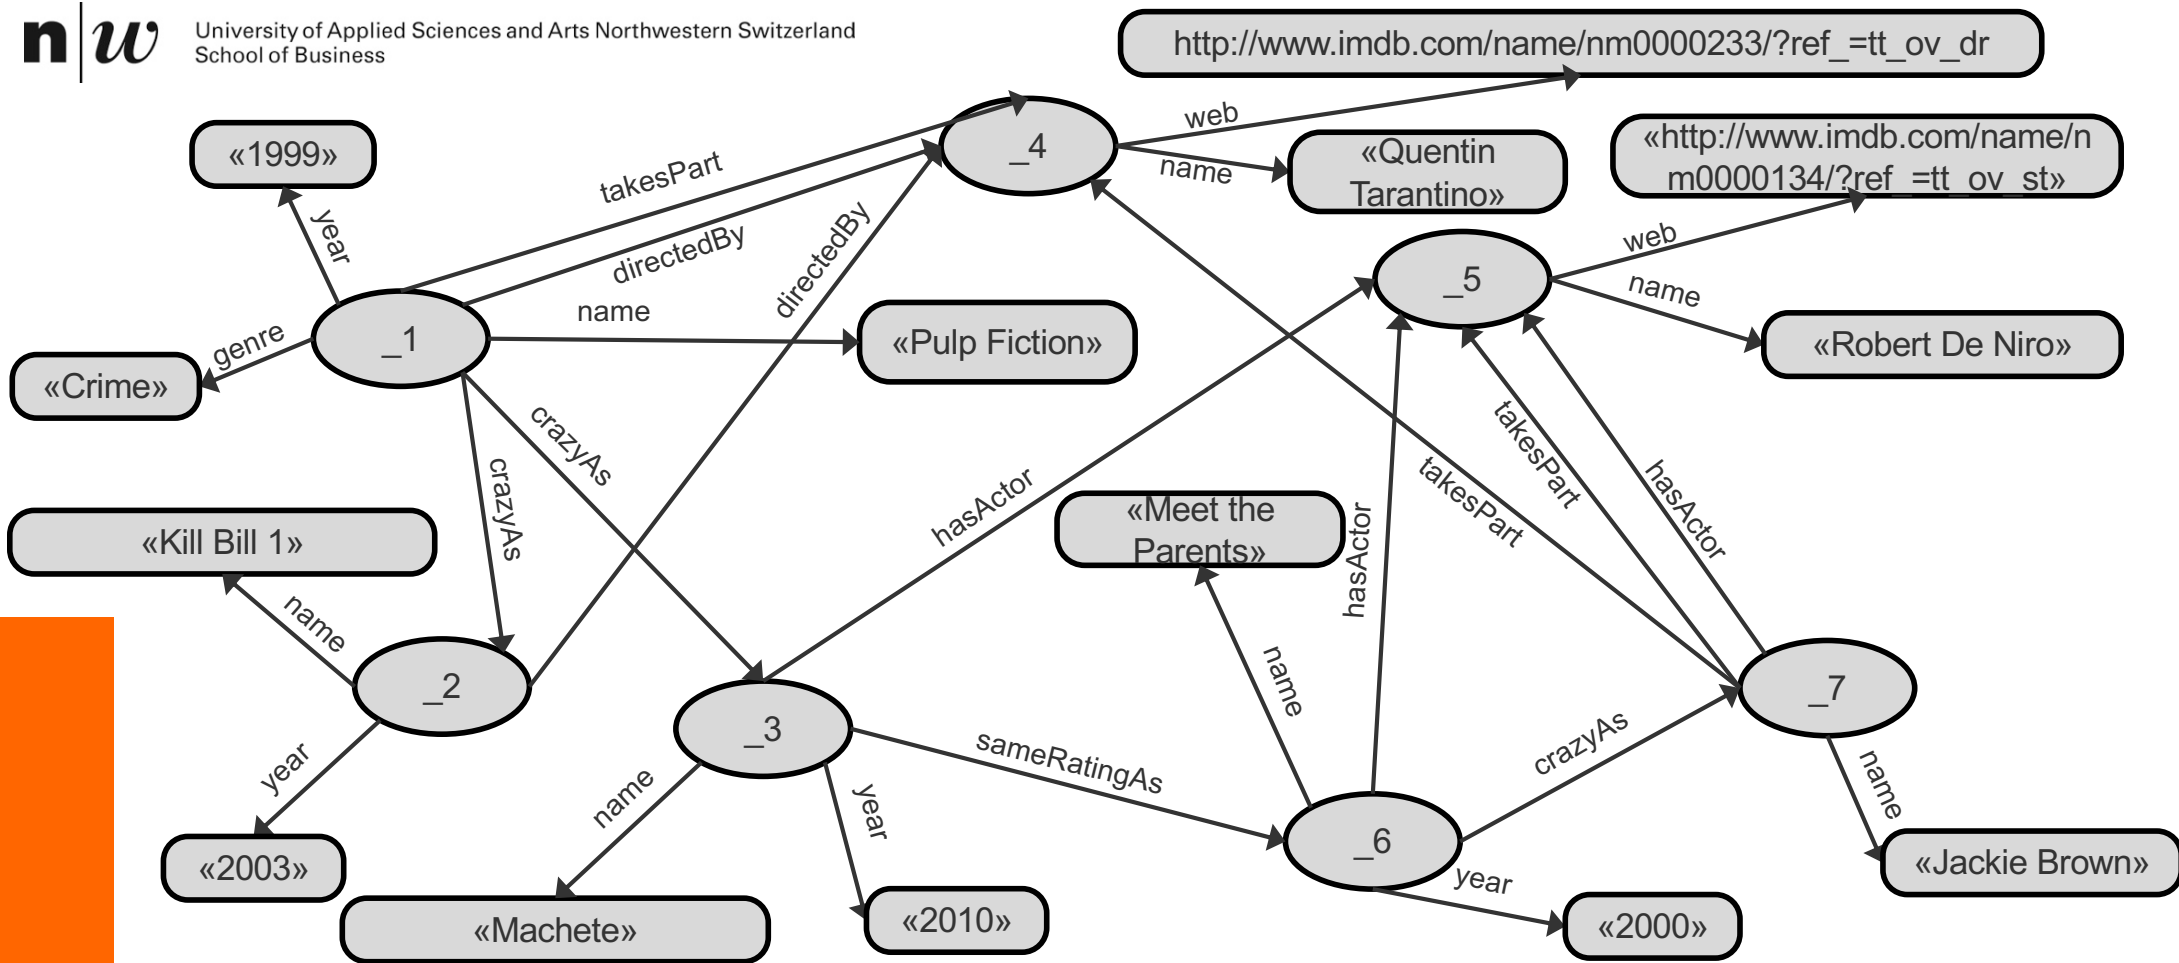

Knowledge Engineering & Business Intelligence

RDF Exercise

Task 2: Provide a RDF/S for this file

- Dan lives in Zetland road, Bristol, UK with Libby and Craig. Dan's email address is danbri@w3.org. Libby's email address is libby.miller@bris.ac.uk. Craig's is craig@netgates.co.uk. Dan and Libby work for an organisation called "ILRT" whose website is at <http://ilrt.org/>. Craig works for "Netgates", an organisation whose website is at <http://www.netgates.co.uk/>. Craig's wife Liz lives in Bristol with Kathleen. Kathleen and Liz also work at "Netgates".

Task 2b: Provide a RDF/S for this Graph

Task 2c: Provide a RDF/S for this Graph