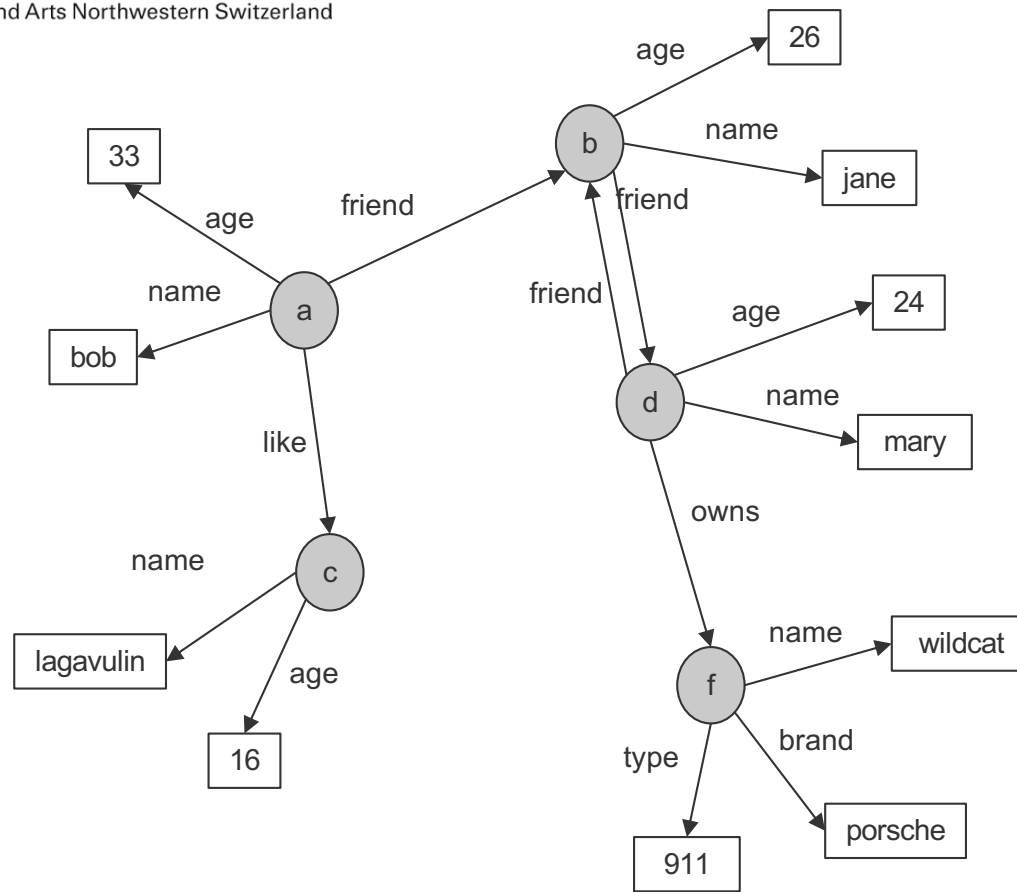

Knowledge Engineering & Business Intelligence

RDF Exercise

Task 2: Provide a RDF/S for this file

- Dan lives in Zetland road, Bristol, UK with Libby and Craig. Dan's email address is danbri@w3.org. Libby's email address is libby.miller@bris.ac.uk. Craig's is craig@netgates.co.uk. Dan and Libby work for an organisation called "ILRT" whose website is at <http://ilrt.org/>. Craig works for "Netgates", an organisation whose website is at <http://www.netgates.co.uk/>. Craig's wife Liz lives in Bristol with Kathleen. Kathleen and Liz also work at "Netgates".

Task 2b: Provide a RDF/S for this Graph

Task 2c: Provide a RDF/S for this Graph