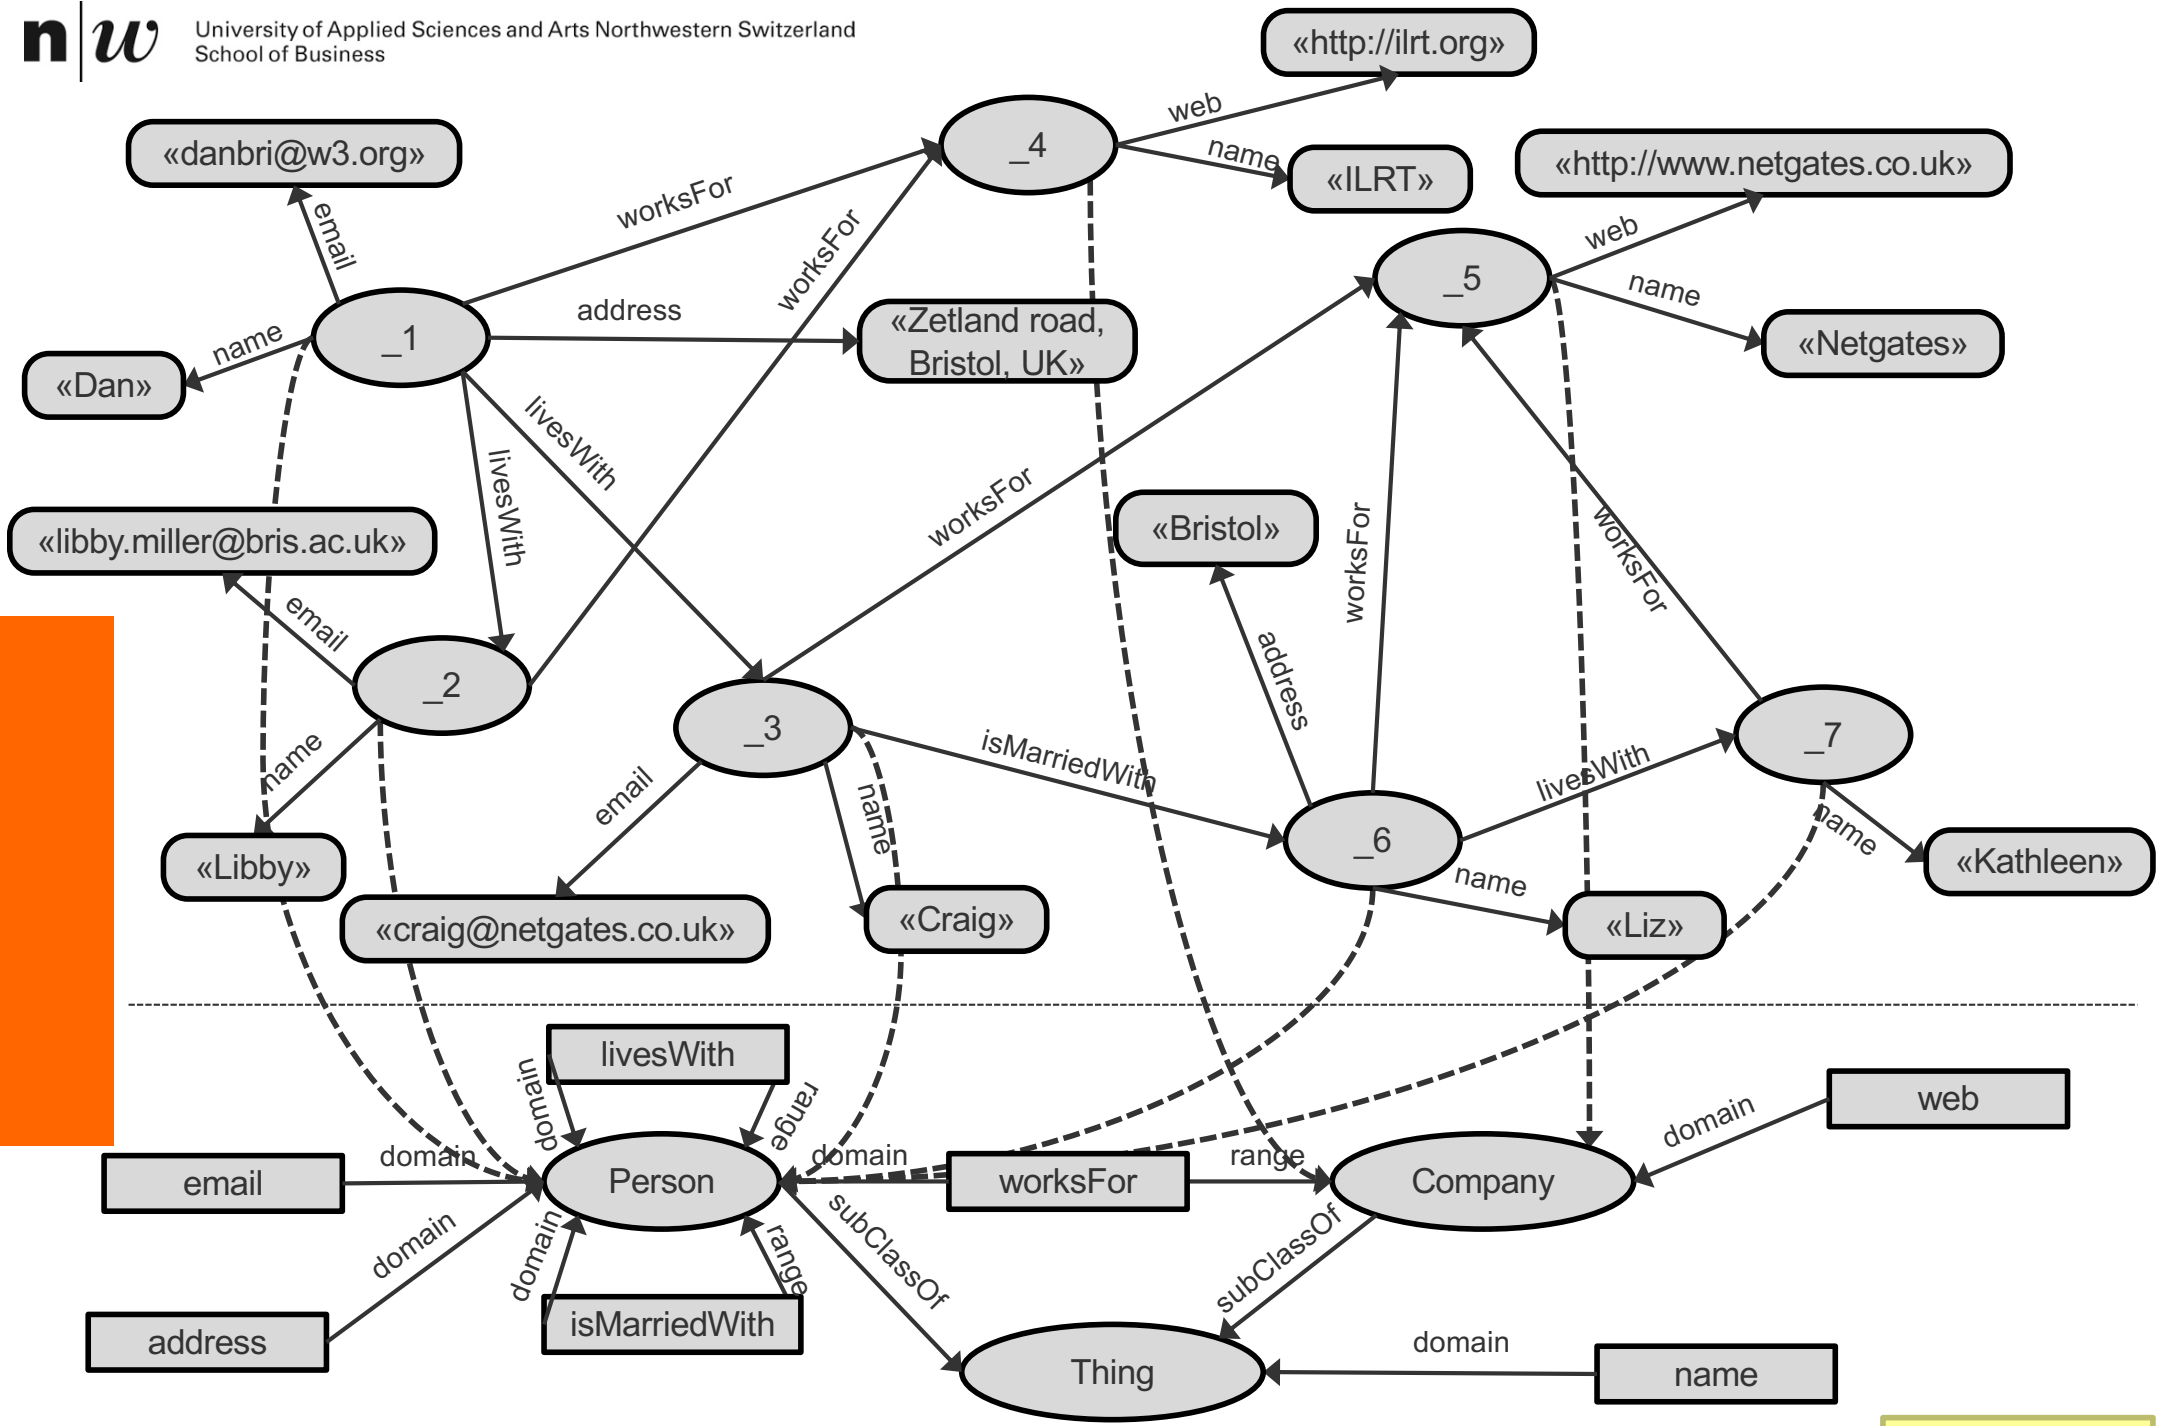

Knowledge Engineering & Business Intelligence

RDF Exercise

Task 2: Provide a RDF/S for this file

- Dan lives in Zetland road, Bristol, UK with Libby and Craig. Dan's email address is danbri@w3.org. Libby's email address is libby.miller@bris.ac.uk. Craig's is craig@netgates.co.uk. Dan and Libby work for an organisation called "ILRT" whose website is at <http://ilrt.org/>. Craig works for "Netgates", an organisation whose website is at <http://www.netgates.co.uk/>. Craig's wife Liz lives in Bristol with Kathleen. Kathleen and Liz also work at "Netgates".

Task 2b: Provide a RDF/S for this Graph

Task 2c: Provide a RDF/S for this Graph