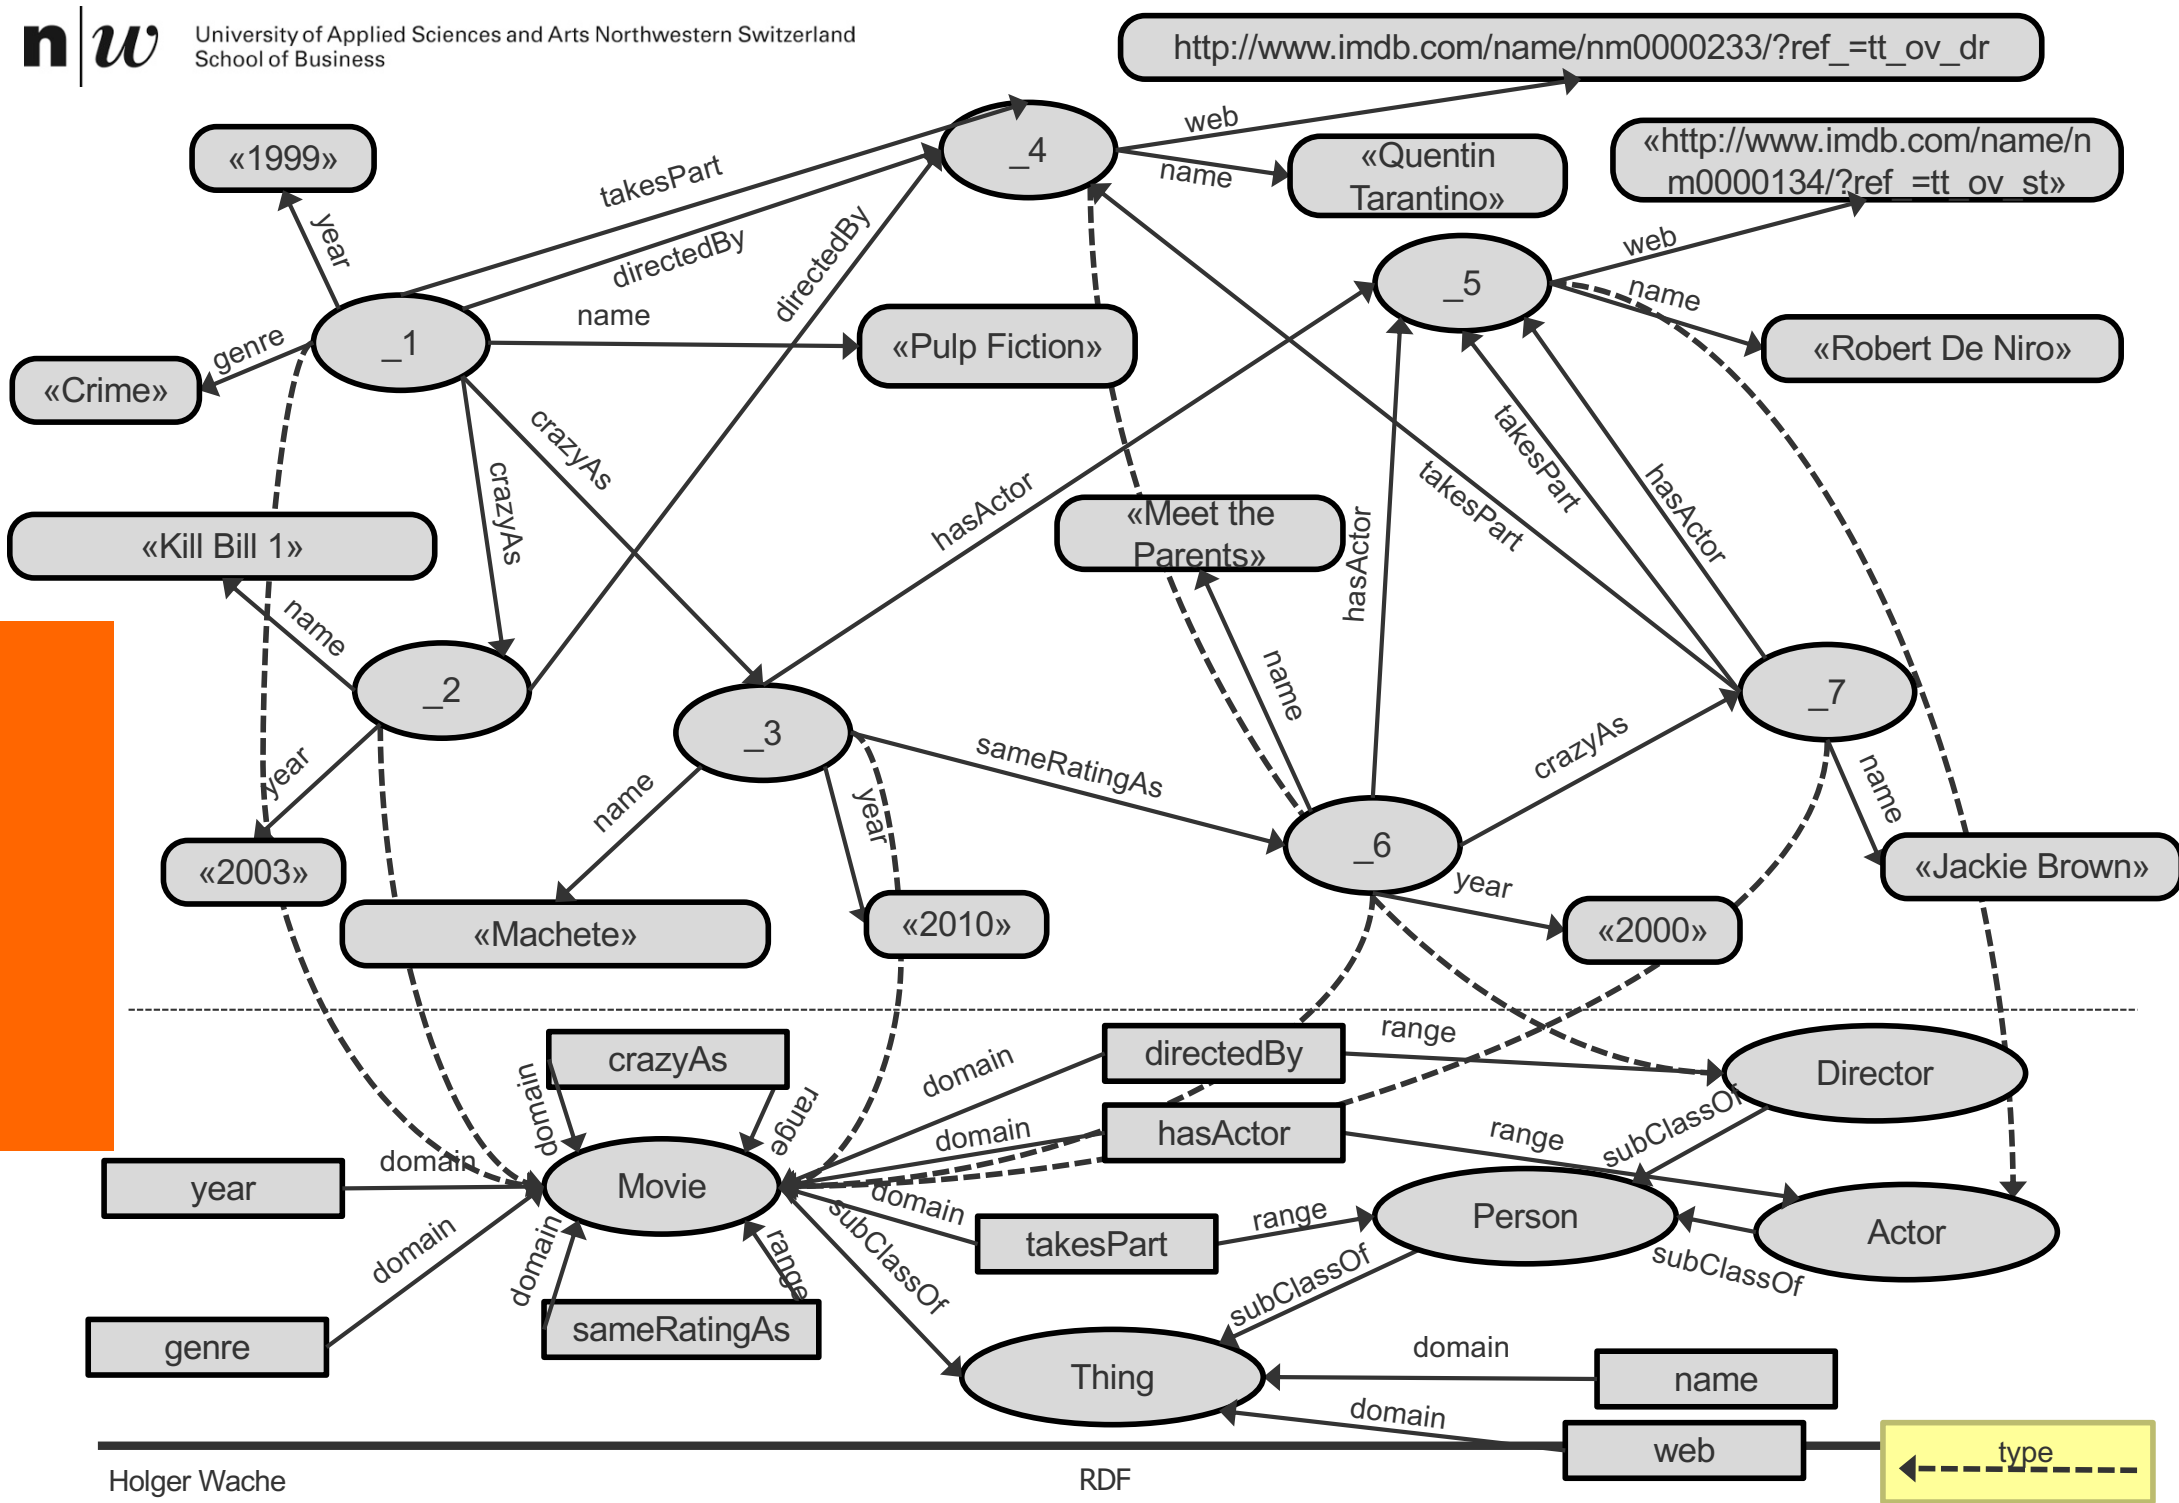

Knowledge Engineering & Business Intelligence

RDF Exercise

Task 2: Provide a RDF/S for this file

- Dan lives in Zetland road, Bristol, UK with Libby and Craig. Dan's email address is danbri@w3.org. Libby's email address is libby.miller@bris.ac.uk. Craig's is craig@netgates.co.uk. Dan and Libby work for an organisation called "ILRT" whose website is at <http://ilrt.org/>. Craig works for "Netgates", an organisation whose website is at <http://www.netgates.co.uk/>. Craig's wife Liz lives in Bristol with Kathleen. Kathleen and Liz also work at "Netgates".

Task 2b: Provide a RDF/S for this Graph

Task 2c: Provide a RDF/S for this Graph