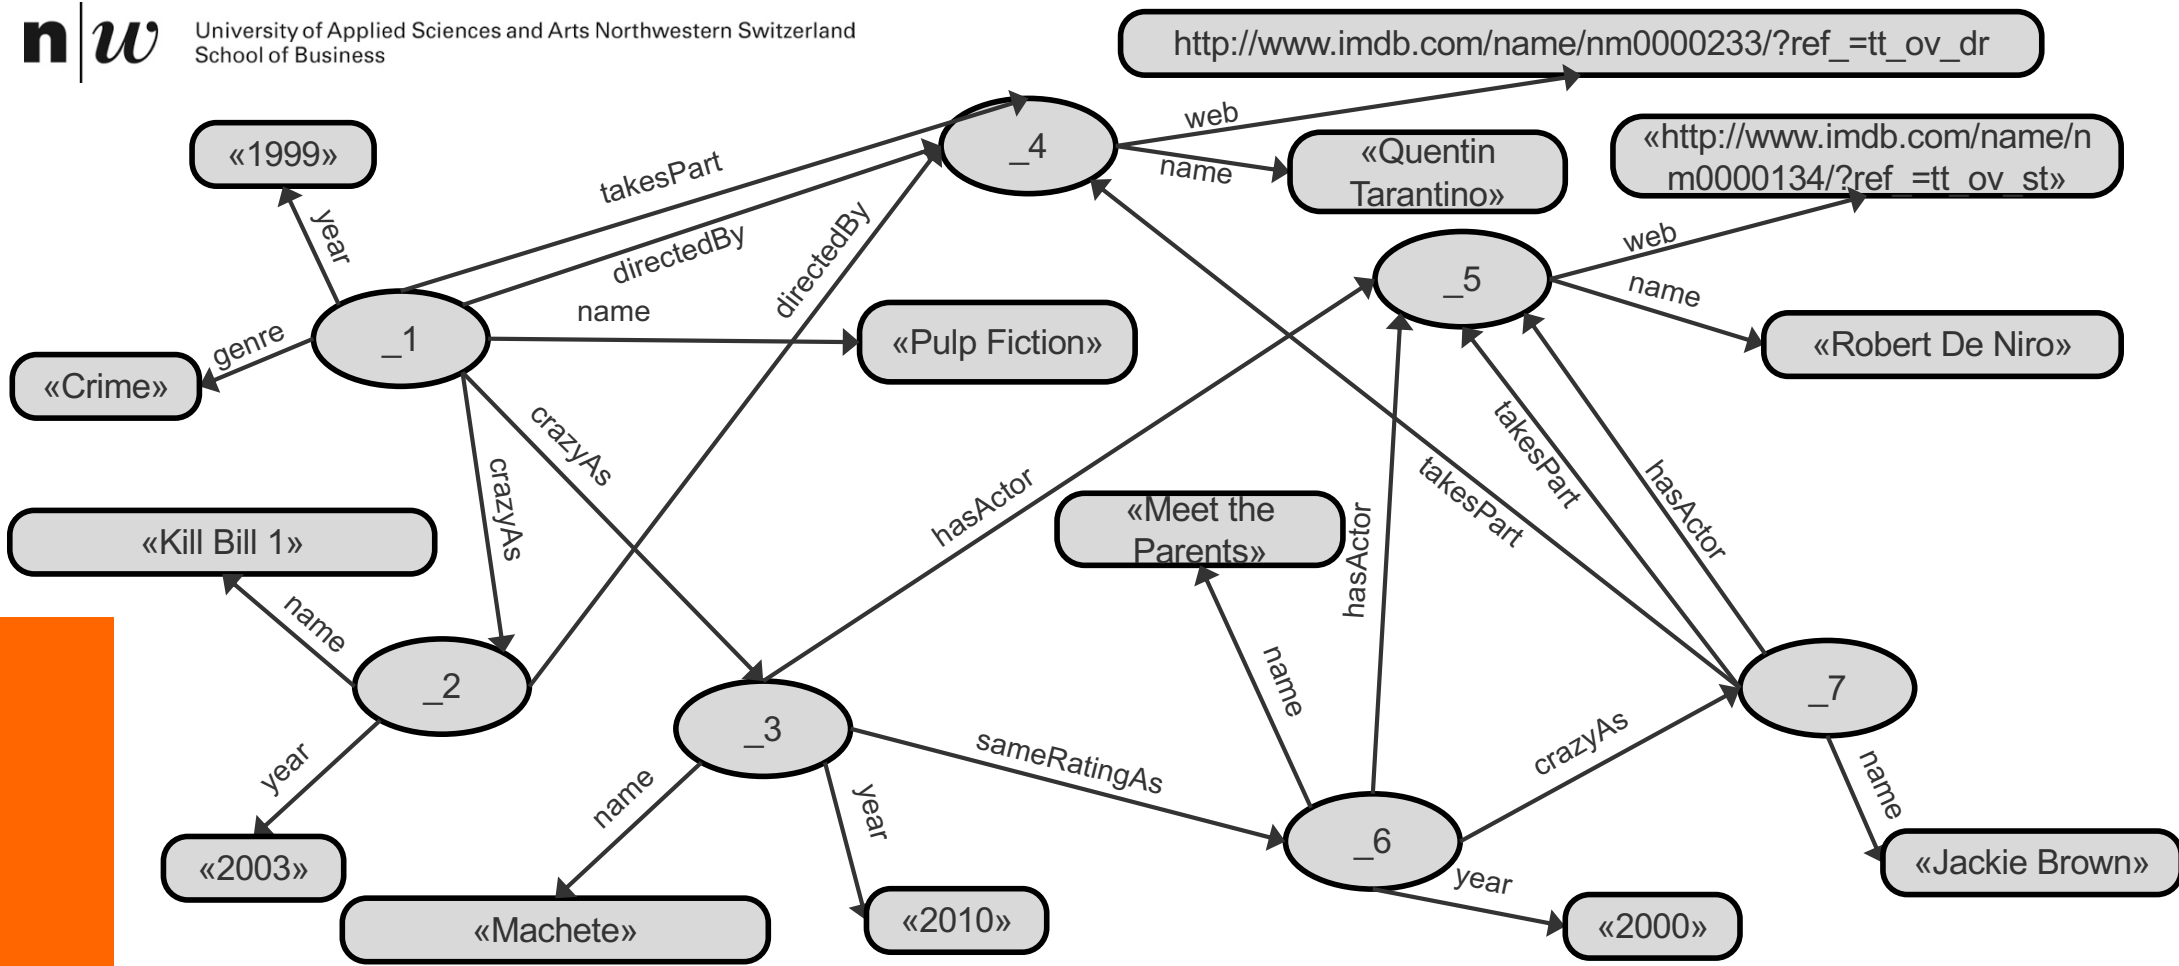

Knowledge Engineering & Business Intelligence

RDF Exercise

Task 2: Provide a RDF/S for this file

- Dan lives in Zetland road, Bristol, UK with Libby and Craig. Dan's email address is danbri@w3.org. Libby's email address is libby.miller@bris.ac.uk. Craig's is craig@netgates.co.uk. Dan and Libby work for an organisation called "ILRT" whose website is at <http://ilrt.org/>. Craig works for "Netgates", an organisation whose website is at <http://www.netgates.co.uk/>. Craig's wife Liz lives in Bristol with Kathleen. Kathleen and Liz also work at "Netgates".

Task 2b: Provide a RDF/S for this Graph