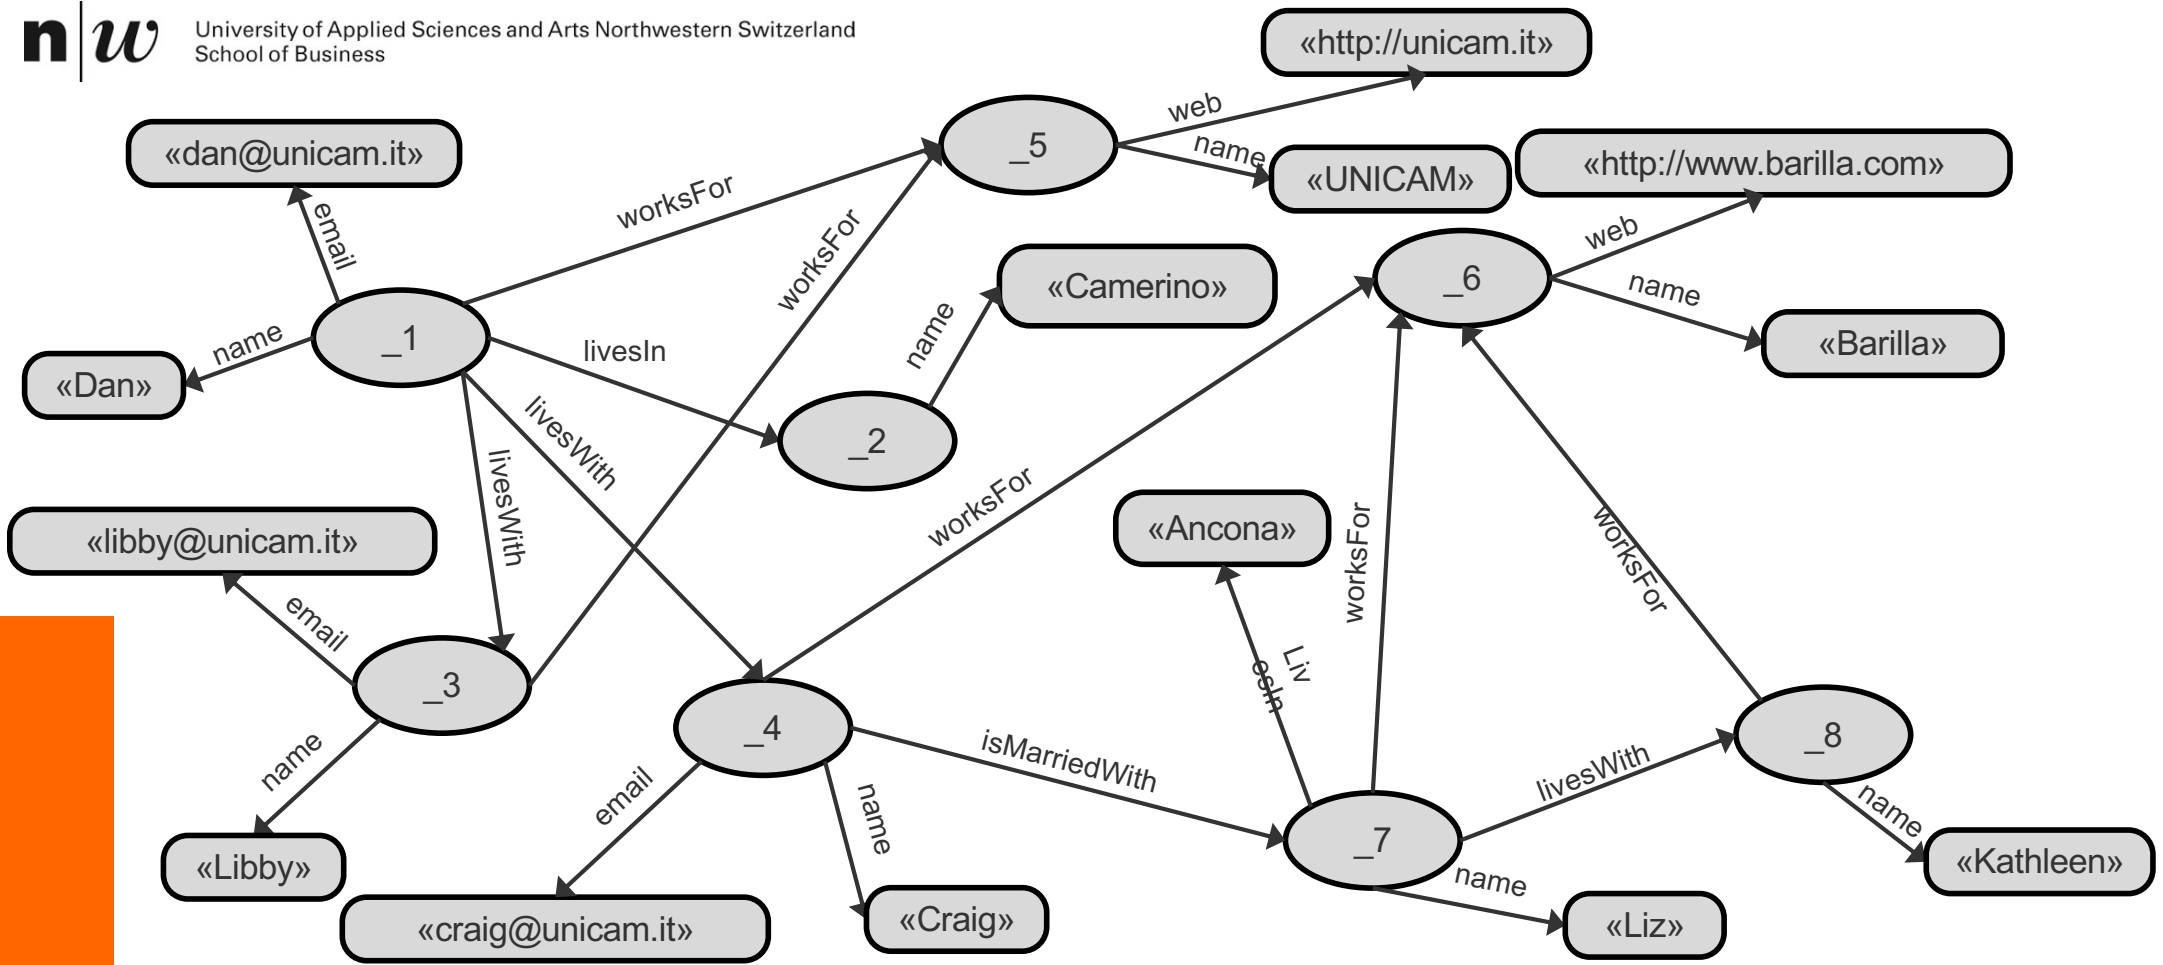

Knowledge Engineering & Business Intelligence

RDF Exercise

Task 2: Provide a RDF/S for this file

- Dan lives in Camerino
- Dan lives with Libby and Craig.
- Dan's email address is dan@unicam.it. Libby's email address is libby@unicam.it. Craig's is craig@unicam.it.
- Dan and Libby work for an organisation called UNICAM whose website is at <http://unicam.it/>.
- Craig works for Barilla, an organisation whose website is at <http://www.barilla.com/>.
- Craig's wife Liz lives in Ancona with Kathleen. Kathleen and Liz also work at Barilla.

Task 2b: Provide a RDF/S for this Graph

Task 2c: Provide a RDF/S for this Graph