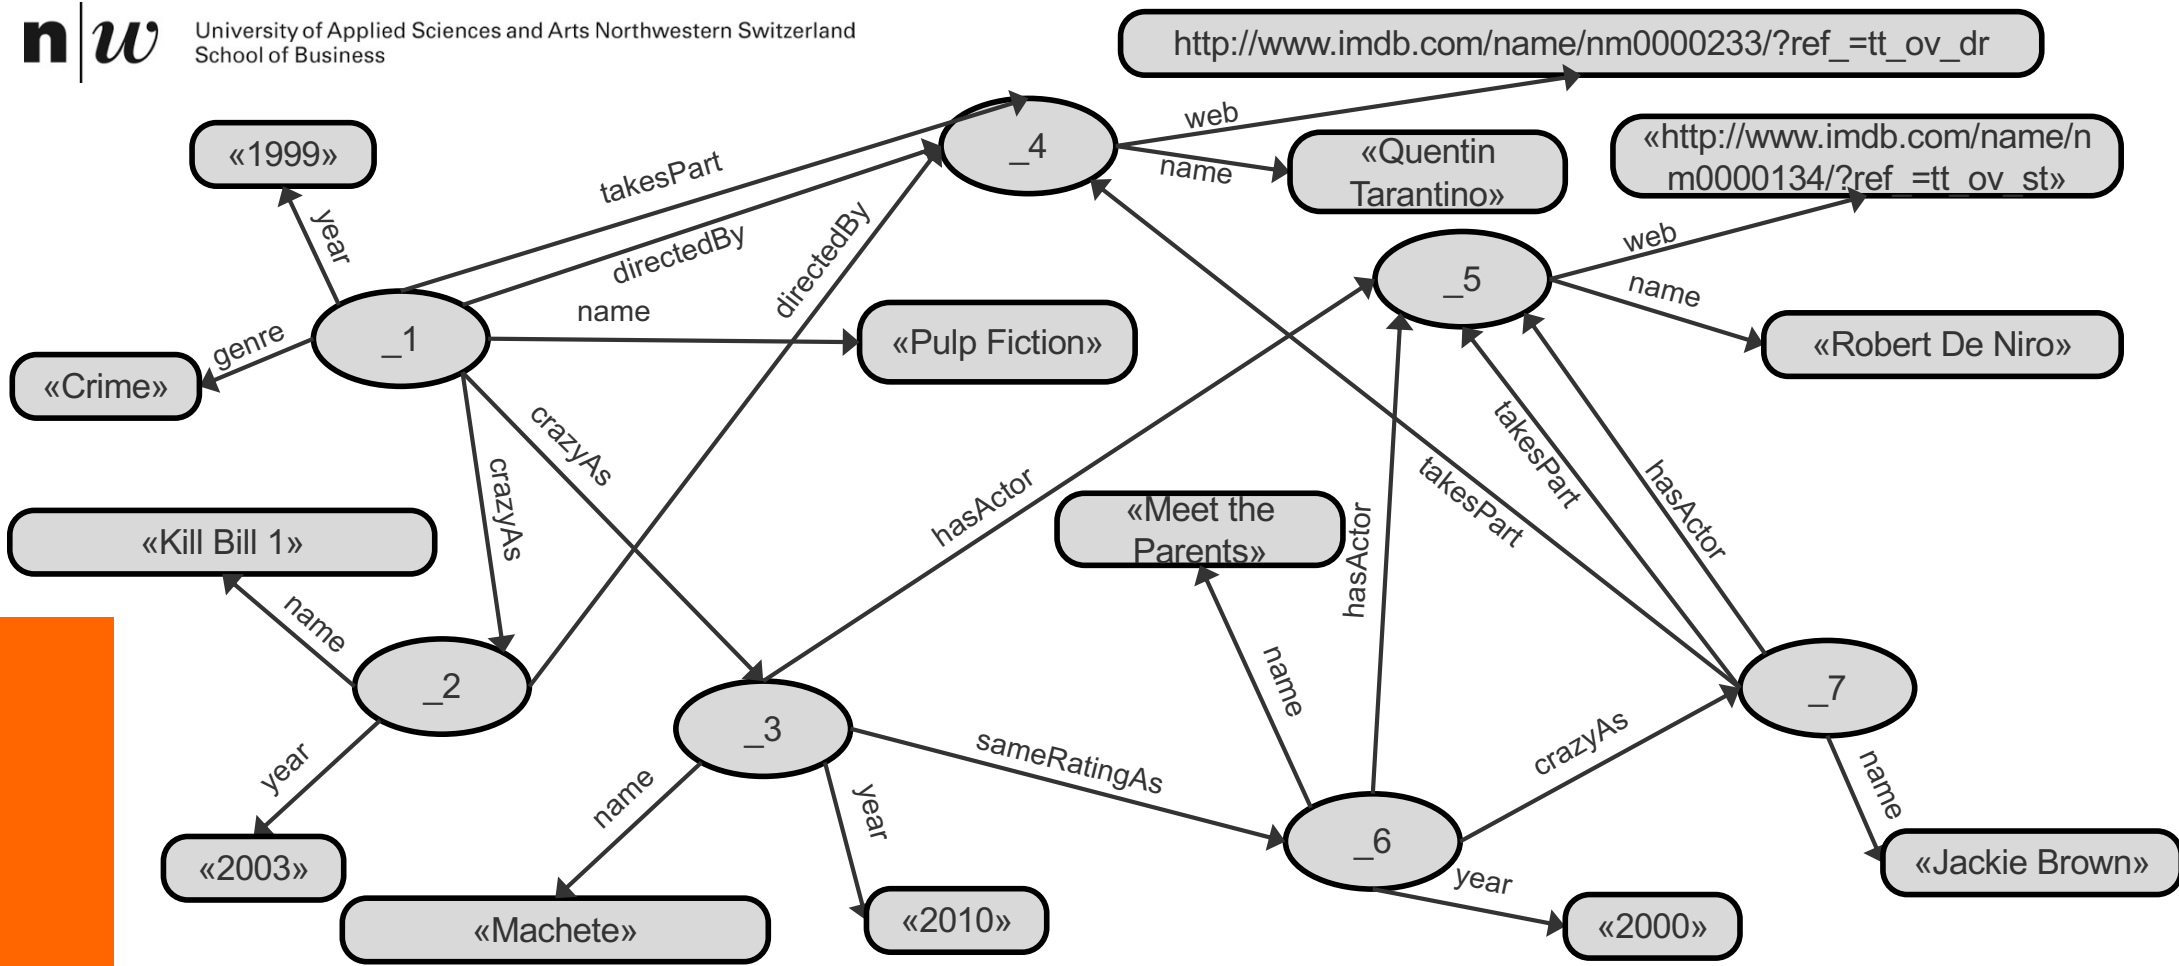

Knowledge Engineering & Business Intelligence

RDF Exercise

Task 2: Provide a RDF/S for this file

- Dan lives in Camerino
- Dan lives with Libby and Craig.
- Dan's email address is dan@unicam.it. Libby's email address is libby@unicam.it. Craig's is craig@unicam.it.
- Dan and Libby work for an organisation called UNICAM whose website is at <http://unicam.it/>.
- Craig works for Barilla, an organisation whose website is at <http://www.barilla.com/>.
- Craig's wife Liz lives in Ancona with Kathleen. Kathleen and Liz also work at Barilla.

Task 2b: Provide a RDF/S for this Graph

Task 2c: Provide a RDF/S for this Graph