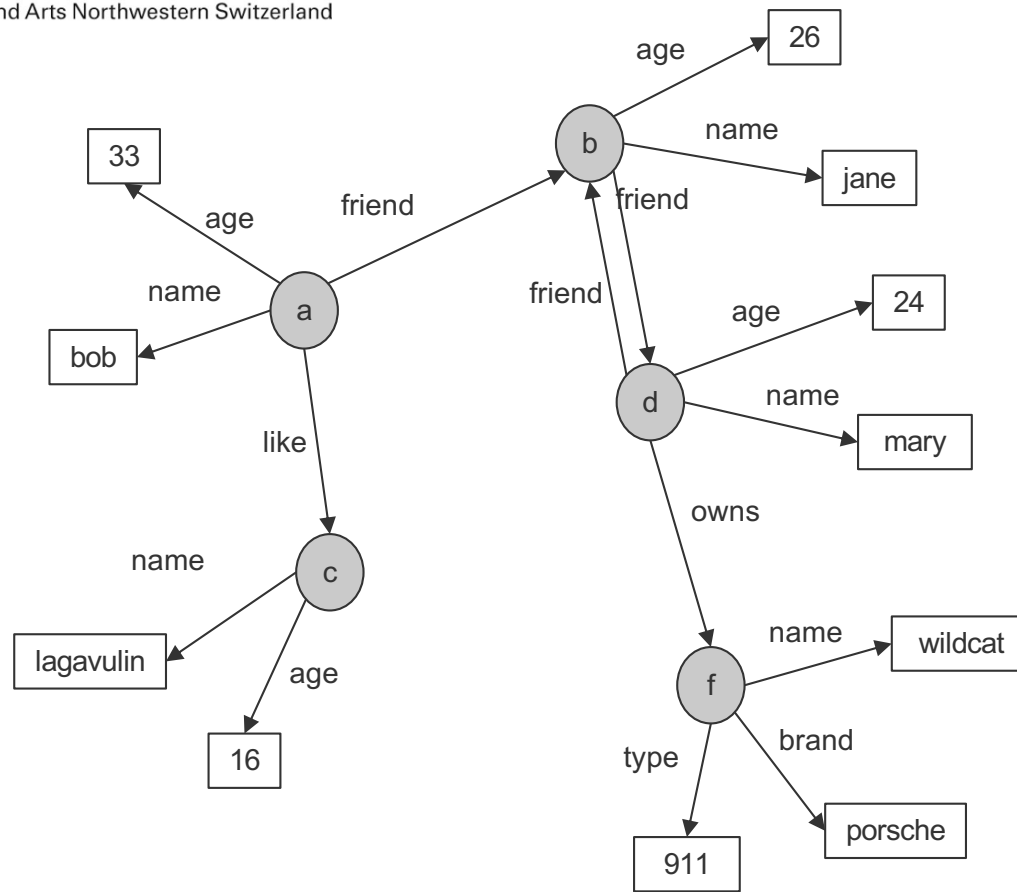

Knowledge Engineering & Business Intelligence

RDF Exercise

Task 2: Provide a RDF/S for this file

- Dan lives in Camerino
- Dan lives with Libby and Craig.
- Dan's email address is dan@unicam.it. Libby's email address is libby@unicam.it. Craig's is craig@unicam.it.
- Dan and Libby work for an organisation called UNICAM whose website is at <http://unicam.it/>.
- Craig works for Barilla, an organisation whose website is at <http://www.barilla.com/>.
- Craig's wife Liz lives in Ancona with Kathleen. Kathleen and Liz also work at Barilla.

Task 2b: Provide a RDF/S for this Graph

Task 2c: Provide a RDF/S for this Graph