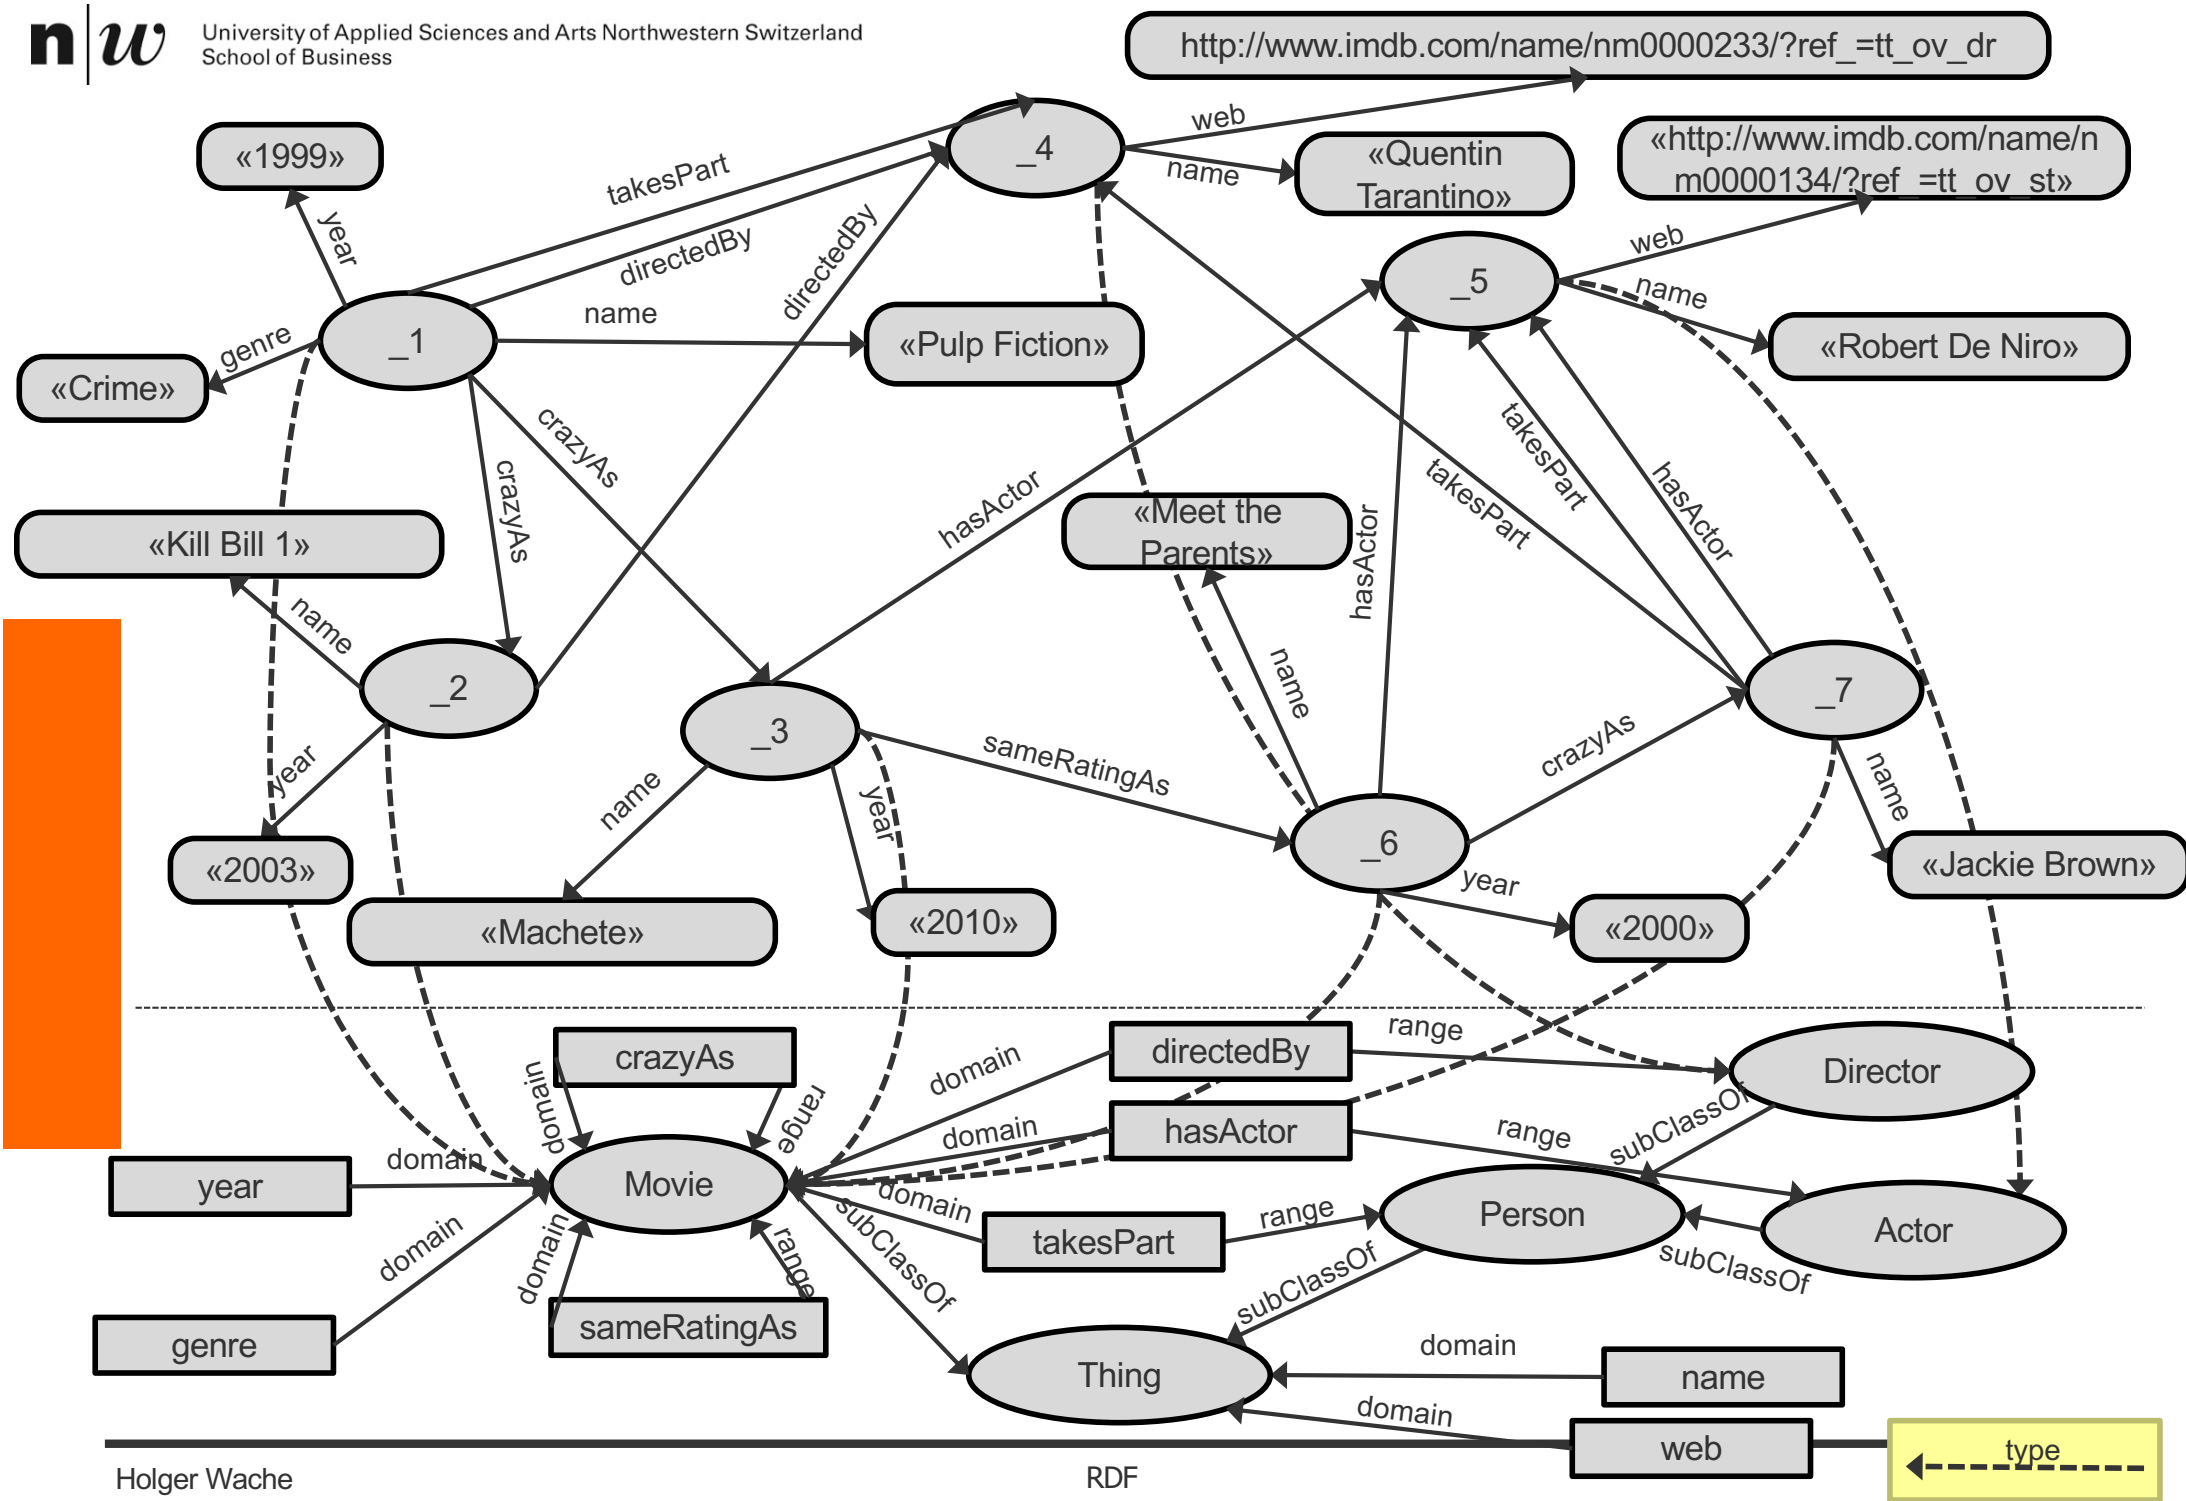

## *RDF Exercise*

## Task 2: Provide a RDF/S for this file

- Dan lives in Camerino
- Dan lives with Libby and Craig.
- Dan's email address is dan@unicam.it. Libby's email address is libby@unicam.it. Craig's is craig@unicam.it.
- Dan and Libby work for an organisation called UNICAM whose website is at <http://unicam.it/>.
- Craig works for Barilla, an organisation whose website is at <http://www.barilla.com/>.
- Craig's wife Liz lives in Ancona with Kathleen. Kathleen and Liz also work at Barilla.

## Task 2b: Provide a RDF/S for this Graph

## Task 2c: Provide a RDF/S for this Graph