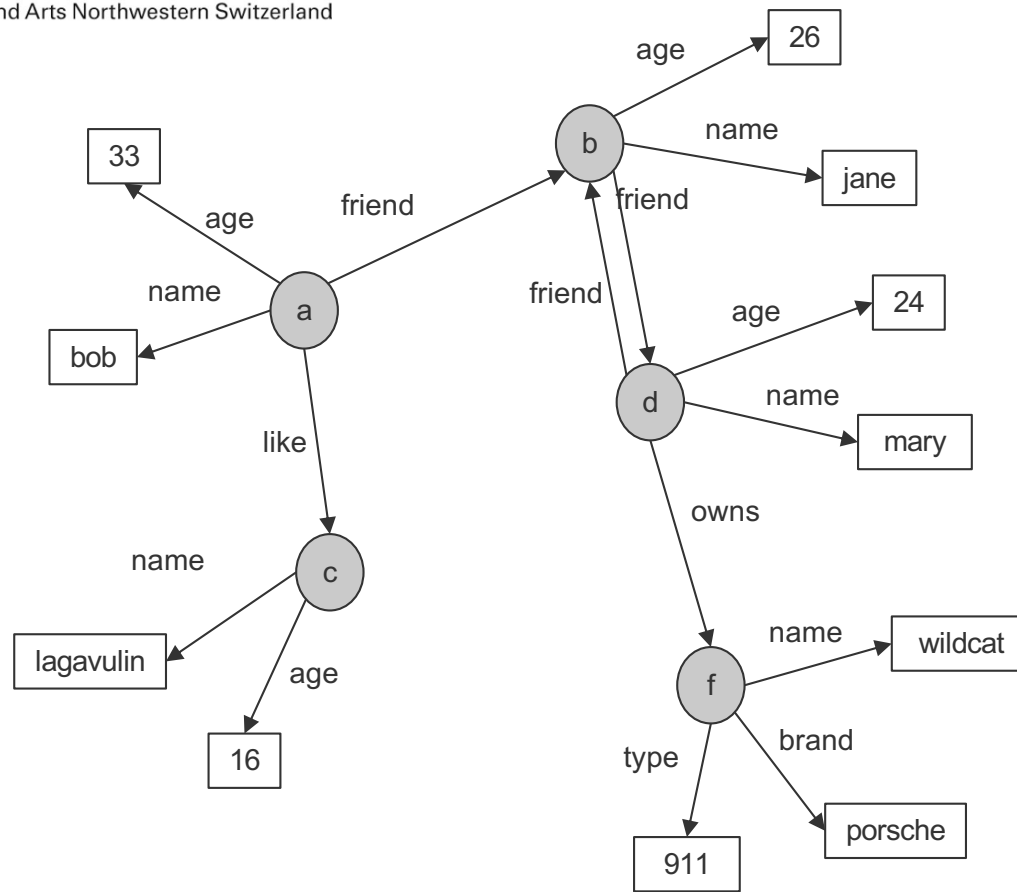

## *RDF Exercise*

## Task 2: Provide a RDF/S for this file

- Dan lives in Camerino
- Dan lives with Libby and Craig.
- Dan's email address is dan@unicam.it. Libby's email address is libby@unicam.it. Craig's is craig@unicam.it.
- Dan and Libby work for an organisation called UNICAM whose website is at <http://unicam.it/>.
- Craig works for Barilla, an organisation whose website is at <http://www.barilla.com/>.
- Craig's wife Liz lives in Ancona with Kathleen. Kathleen and Liz also work at Barilla.

## Task 2b: Provide a RDF/S for this Graph

## Task 2c: Provide a RDF/S for this Graph