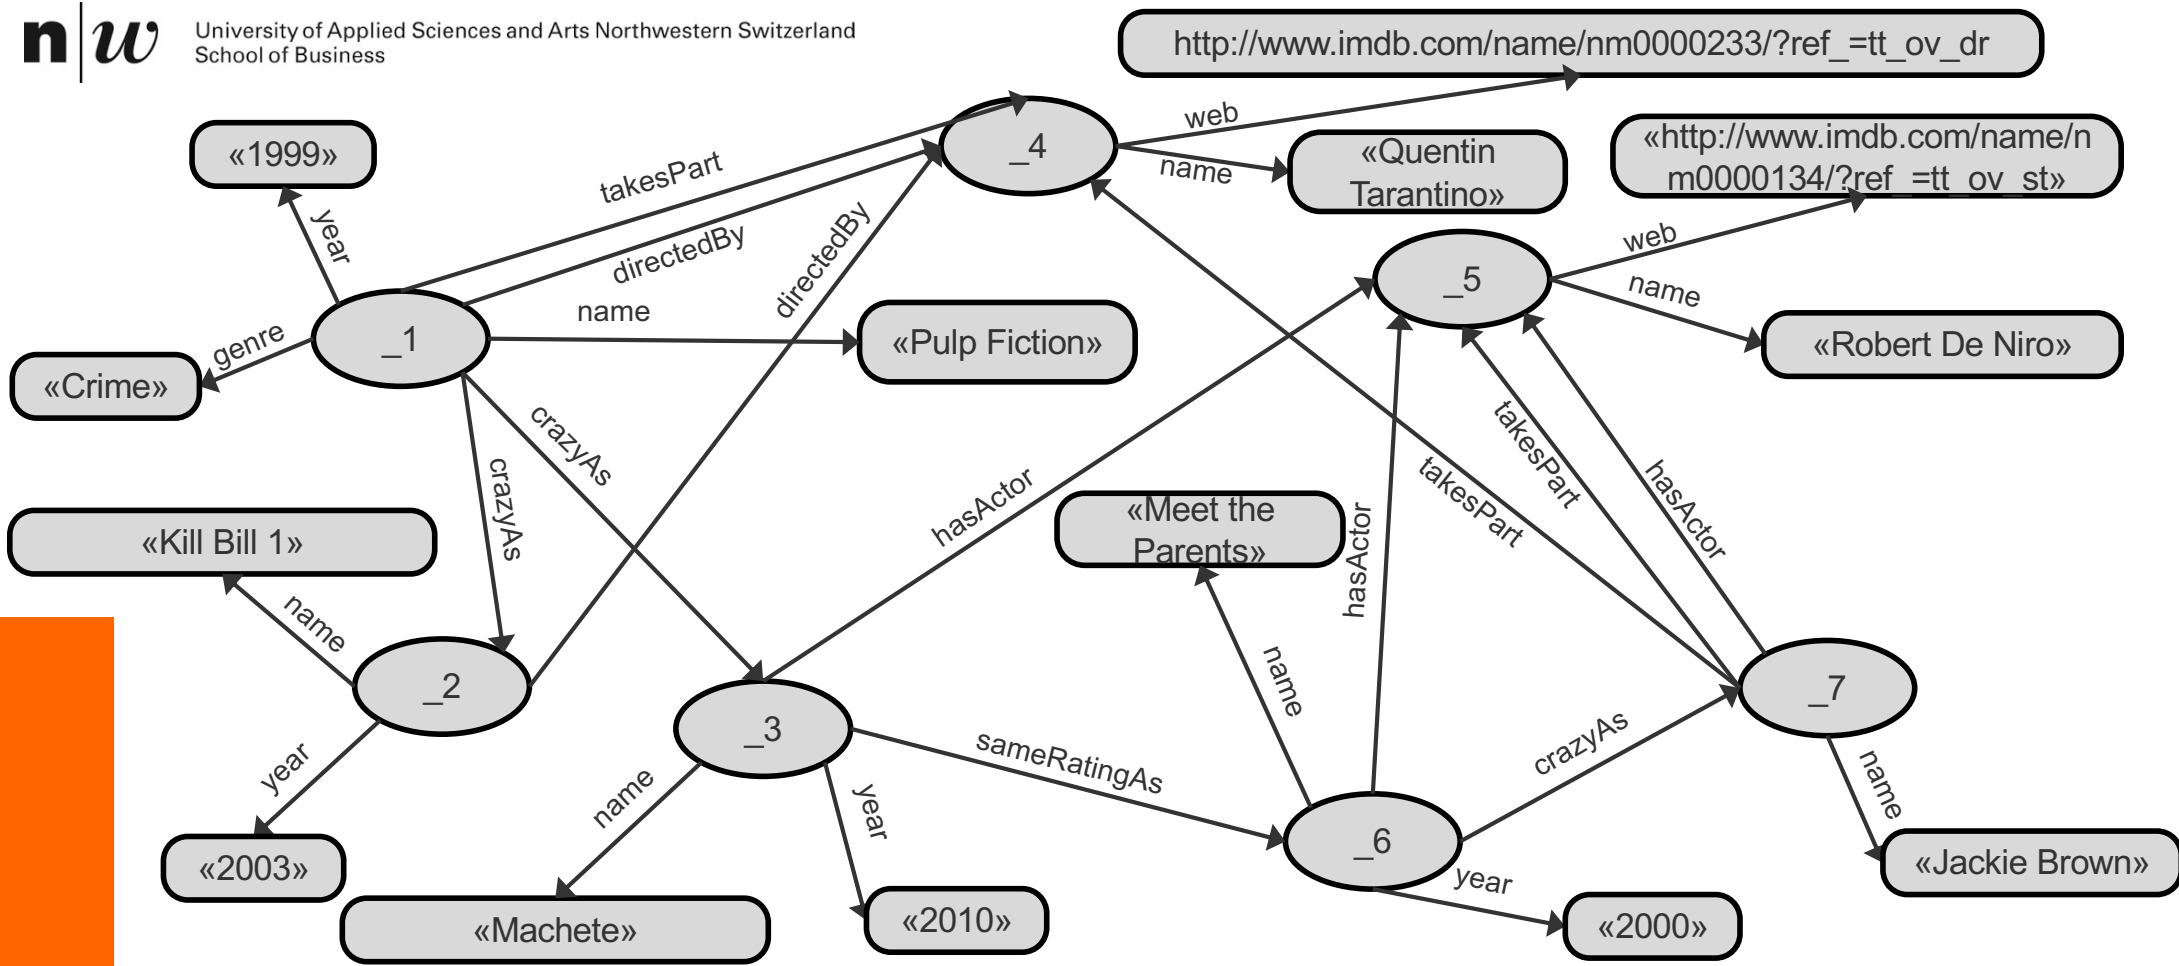

## *RDF Exercise*

## Task 2: Provide a RDF/S for this file

- Dan lives in Camerino
- Dan lives with Libby and Craig.
- Dan's email address is dan@unicam.it. Libby's email address is libby@unicam.it. Craig's is craig@unicam.it.
- Dan and Libby work for an organisation called UNICAM whose website is at <http://unicam.it/>.
- Craig works for Barilla, an organisation whose website is at <http://www.barilla.com/>.
- Craig's wife Liz lives in Ancona with Kathleen. Kathleen and Liz also work at Barilla.

## Task 2b: Provide a RDF/S for this Graph

## Task 2c: Provide a RDF/S for this Graph